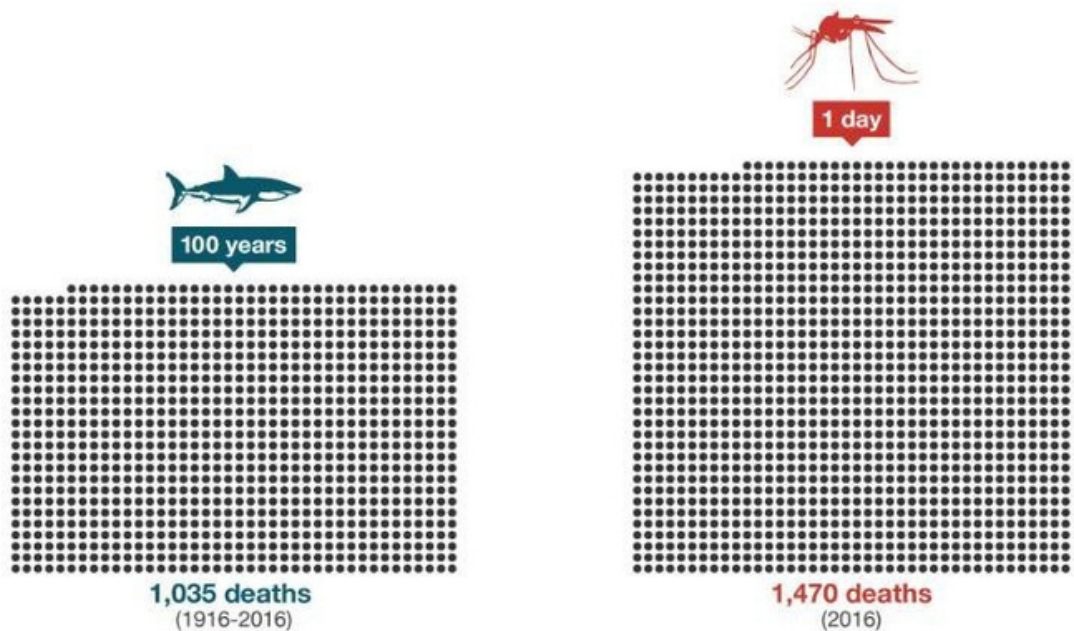

Talk about it

What is the deadliest animal in the world?

Mosquitoes kill more people in one day than sharks killed over the last 100 years.